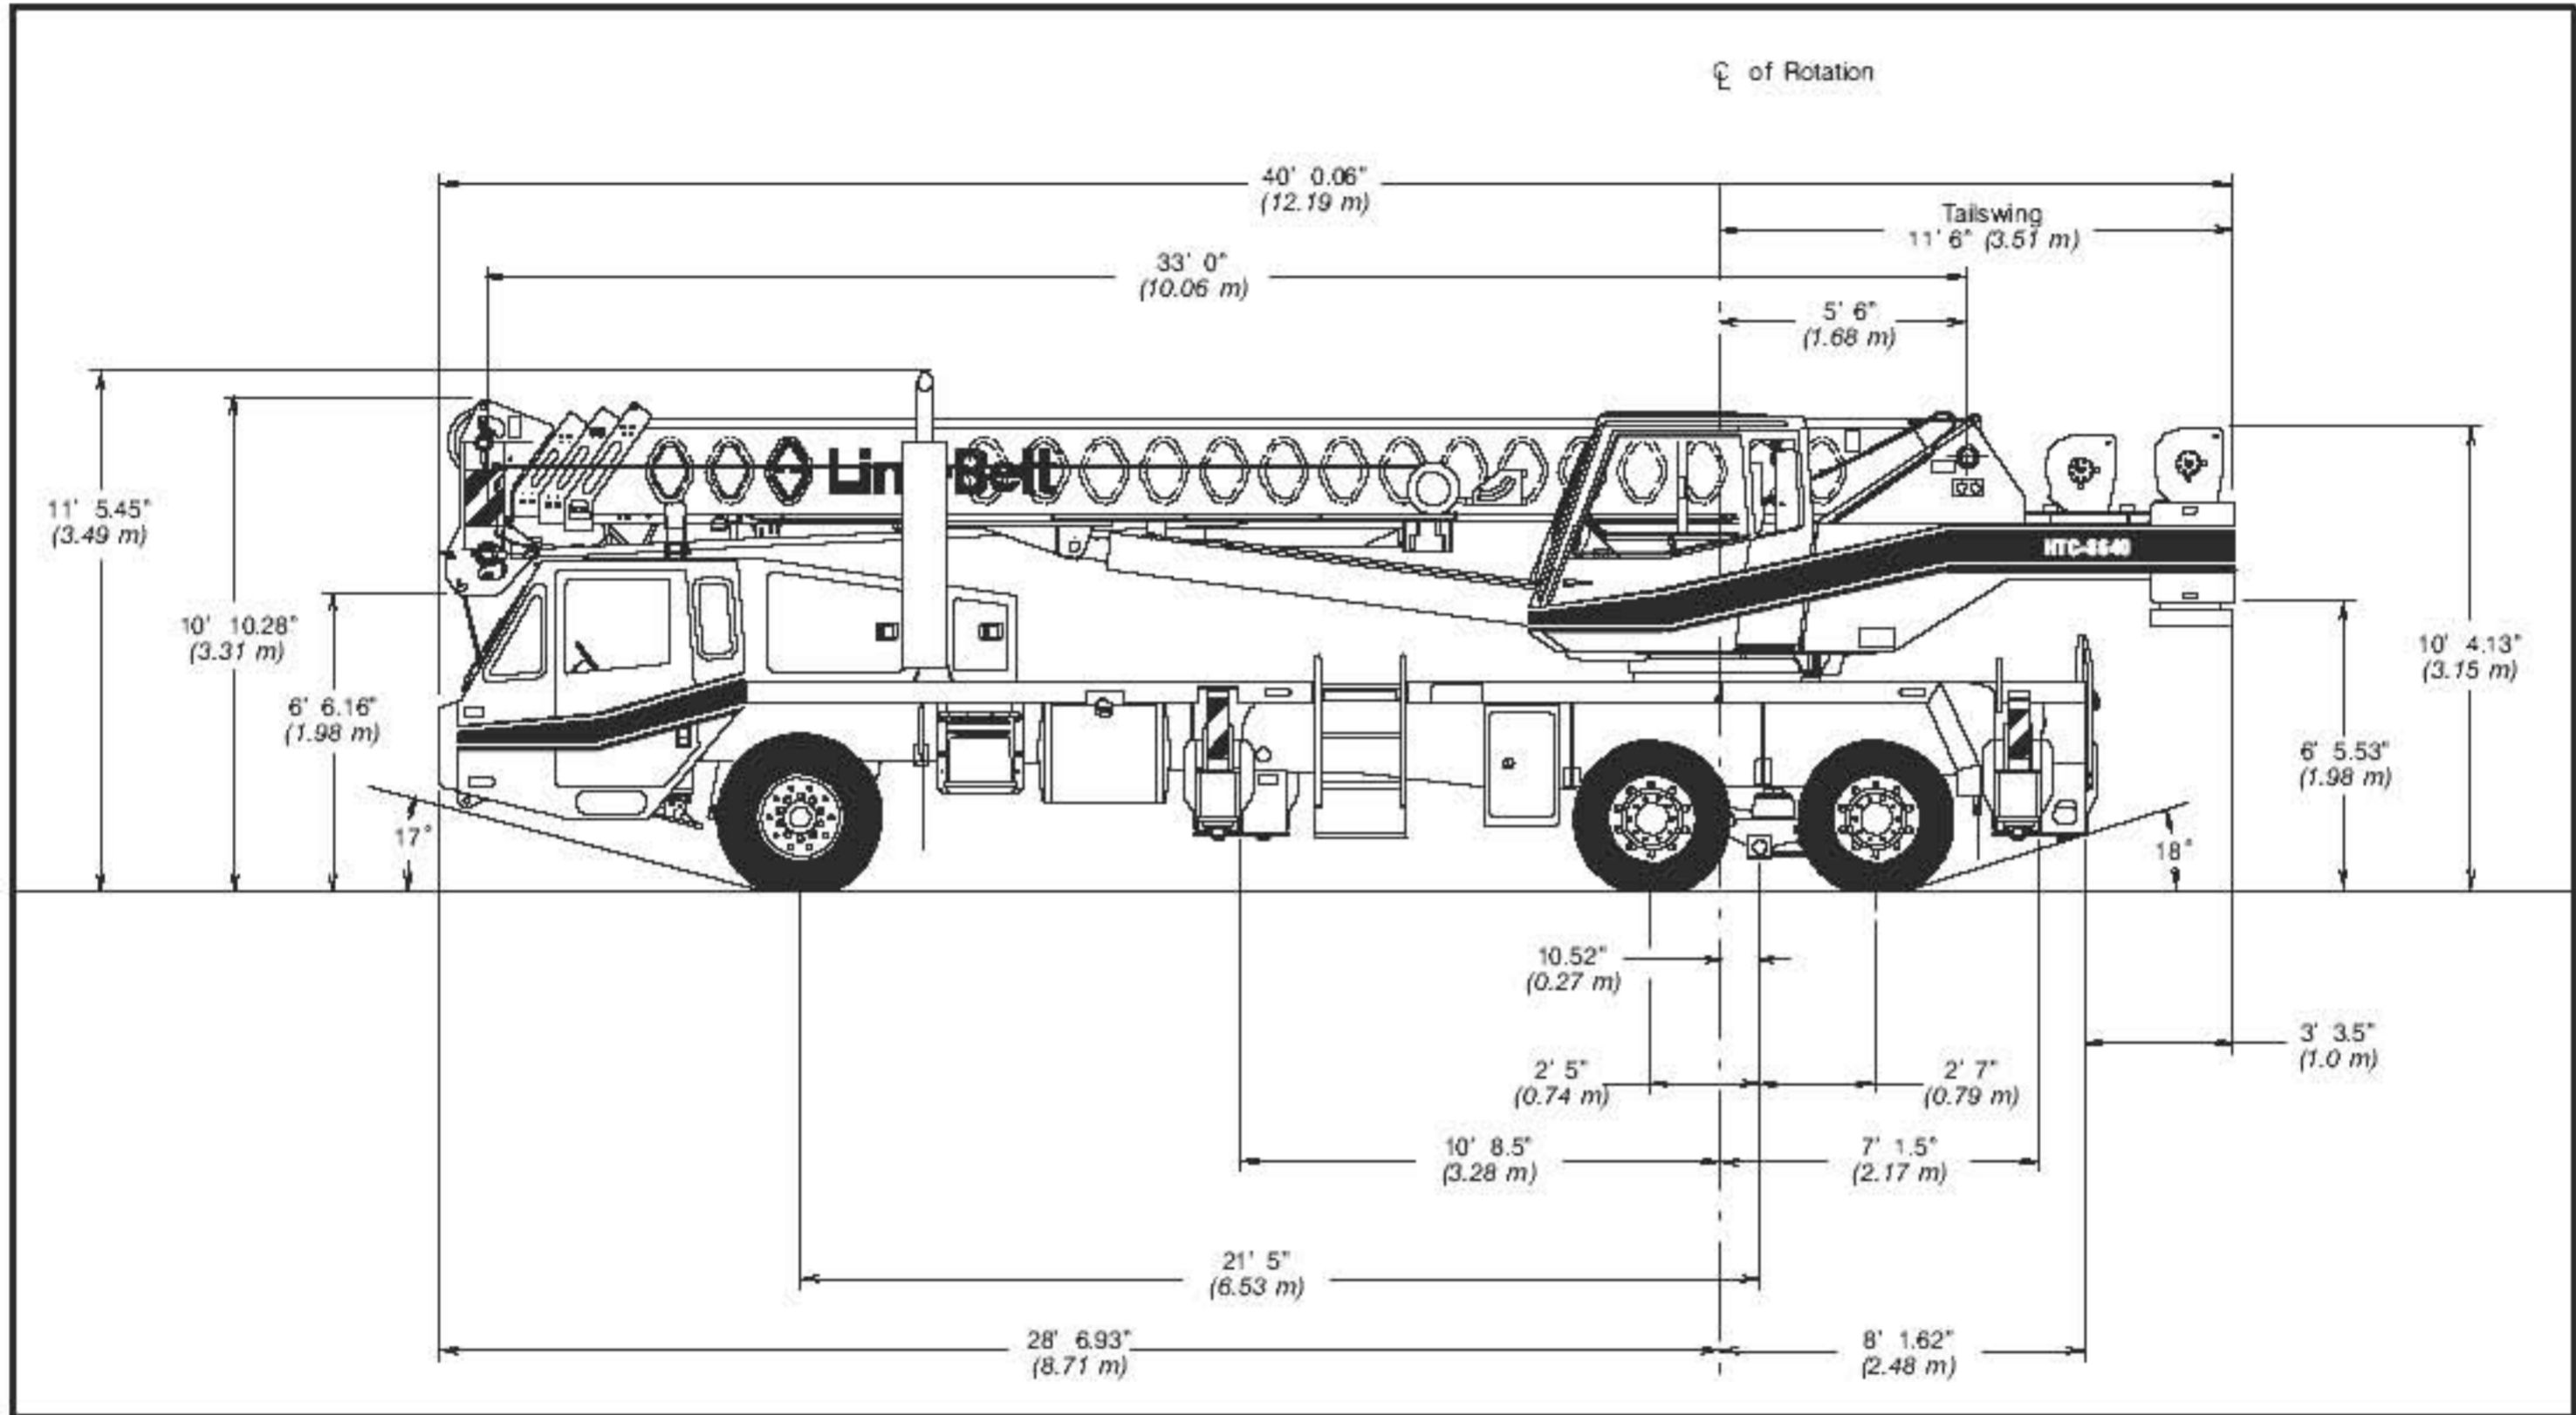

# HTC-8640

## Heavy Lift

Telescopic Boom Truck Crane

40-ton (36.29 metric tons)

General Dimension	feet	meters
Turning radius – wall to wall	44' 2"	13.46
Turning radius – curb to curb	39' 6"	14.44
Ground clearance	13"	.33
Tailswing	11' 6"	3.51