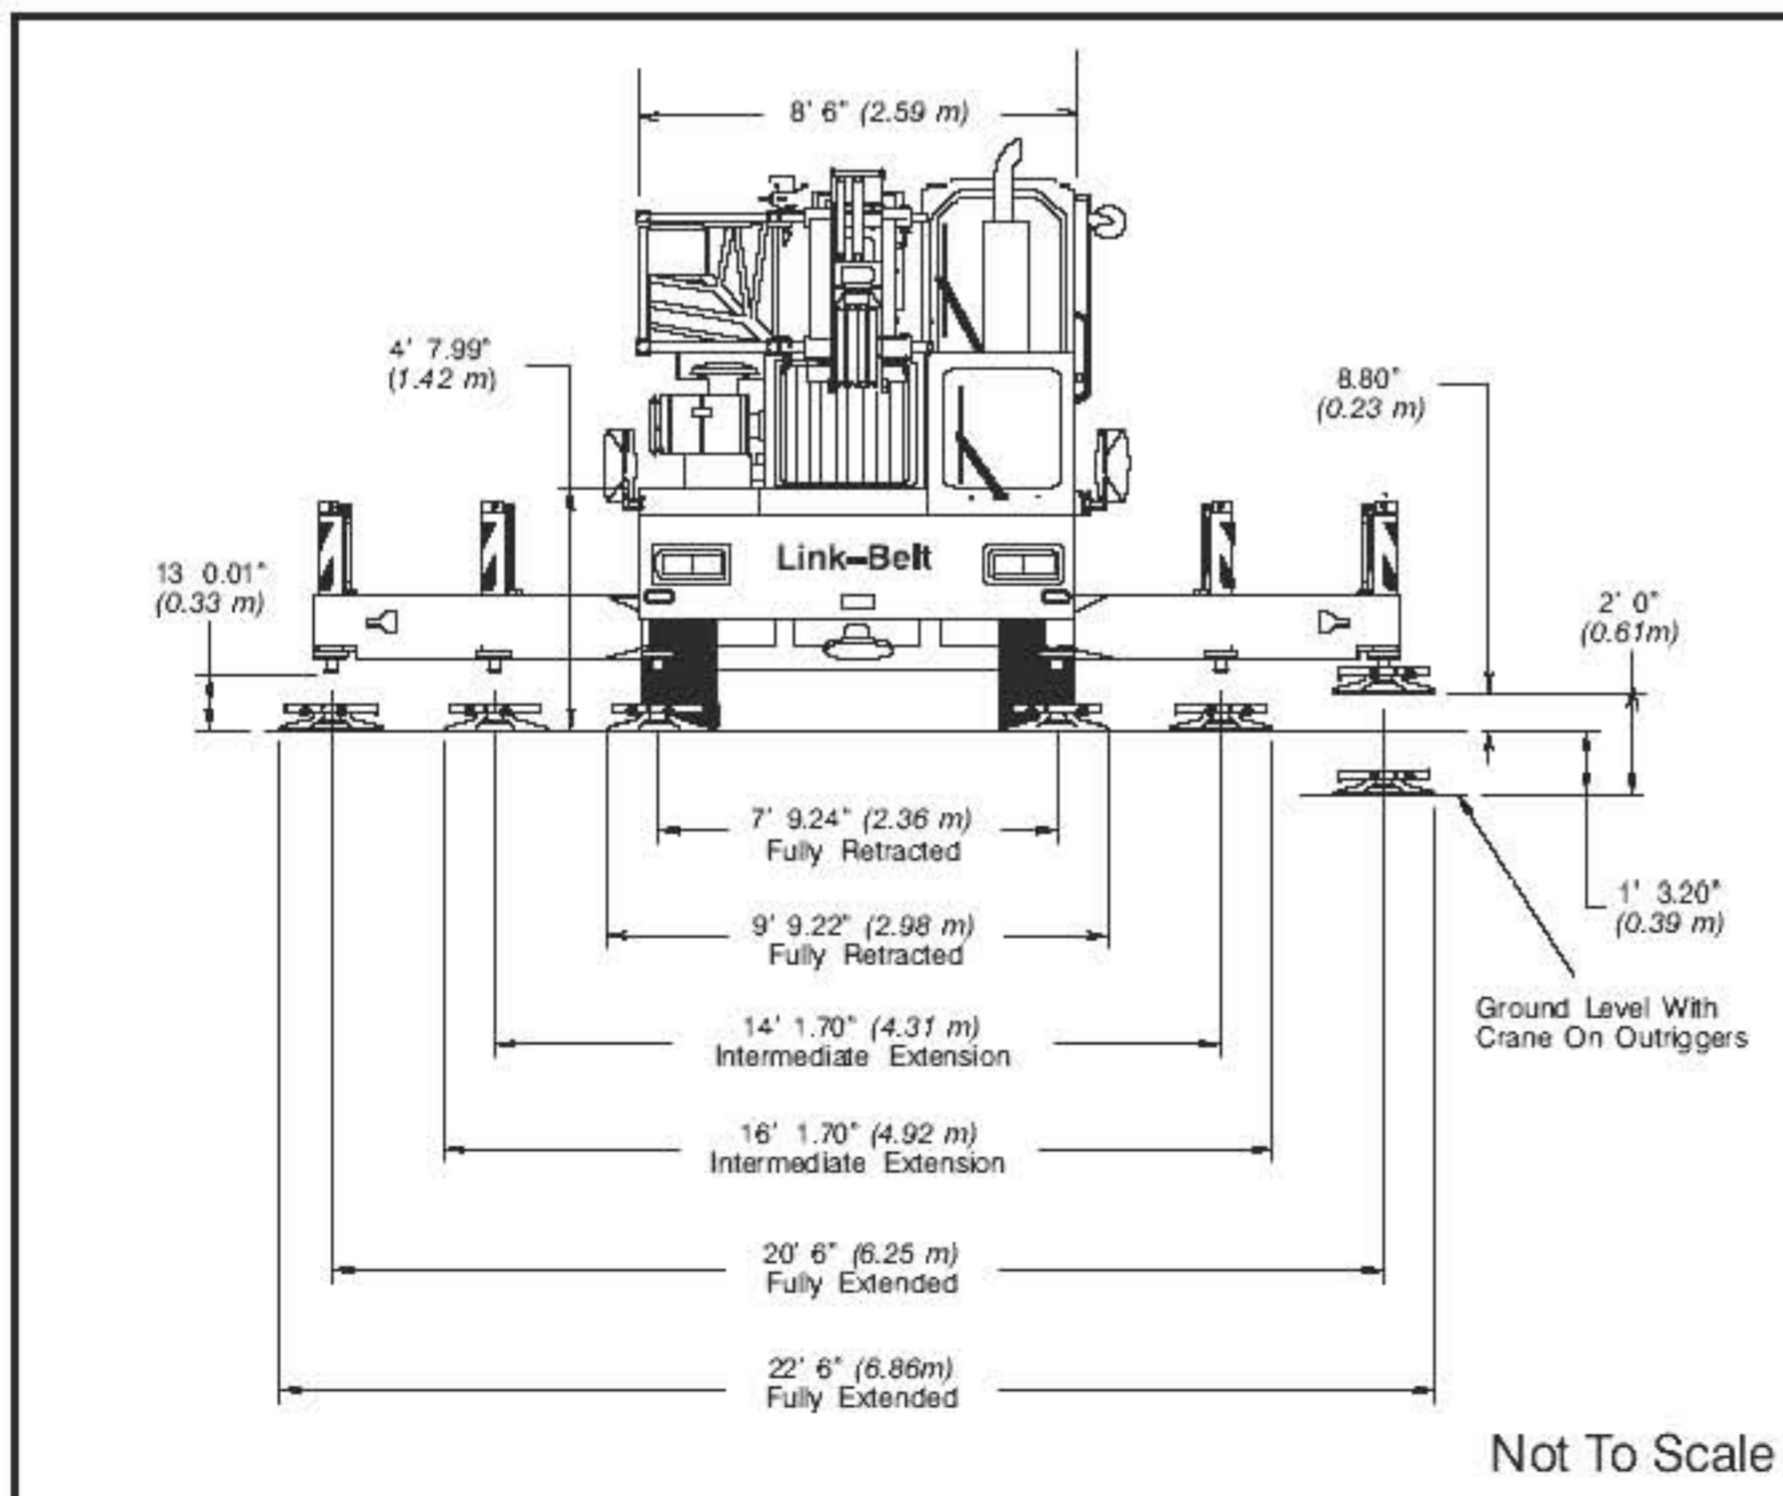

# HTC-8640

## Heavy Lift

Telescopic Boom Truck Crane

40-ton (36.29 metric tons)

General Dimension	feet	meters
Turning radius – wall to wall	44' 2"	13.46
Turning radius – curb to curb	39' 6"	14.44
Ground clearance	13"	.33
Tailswing	11' 6"	3.51